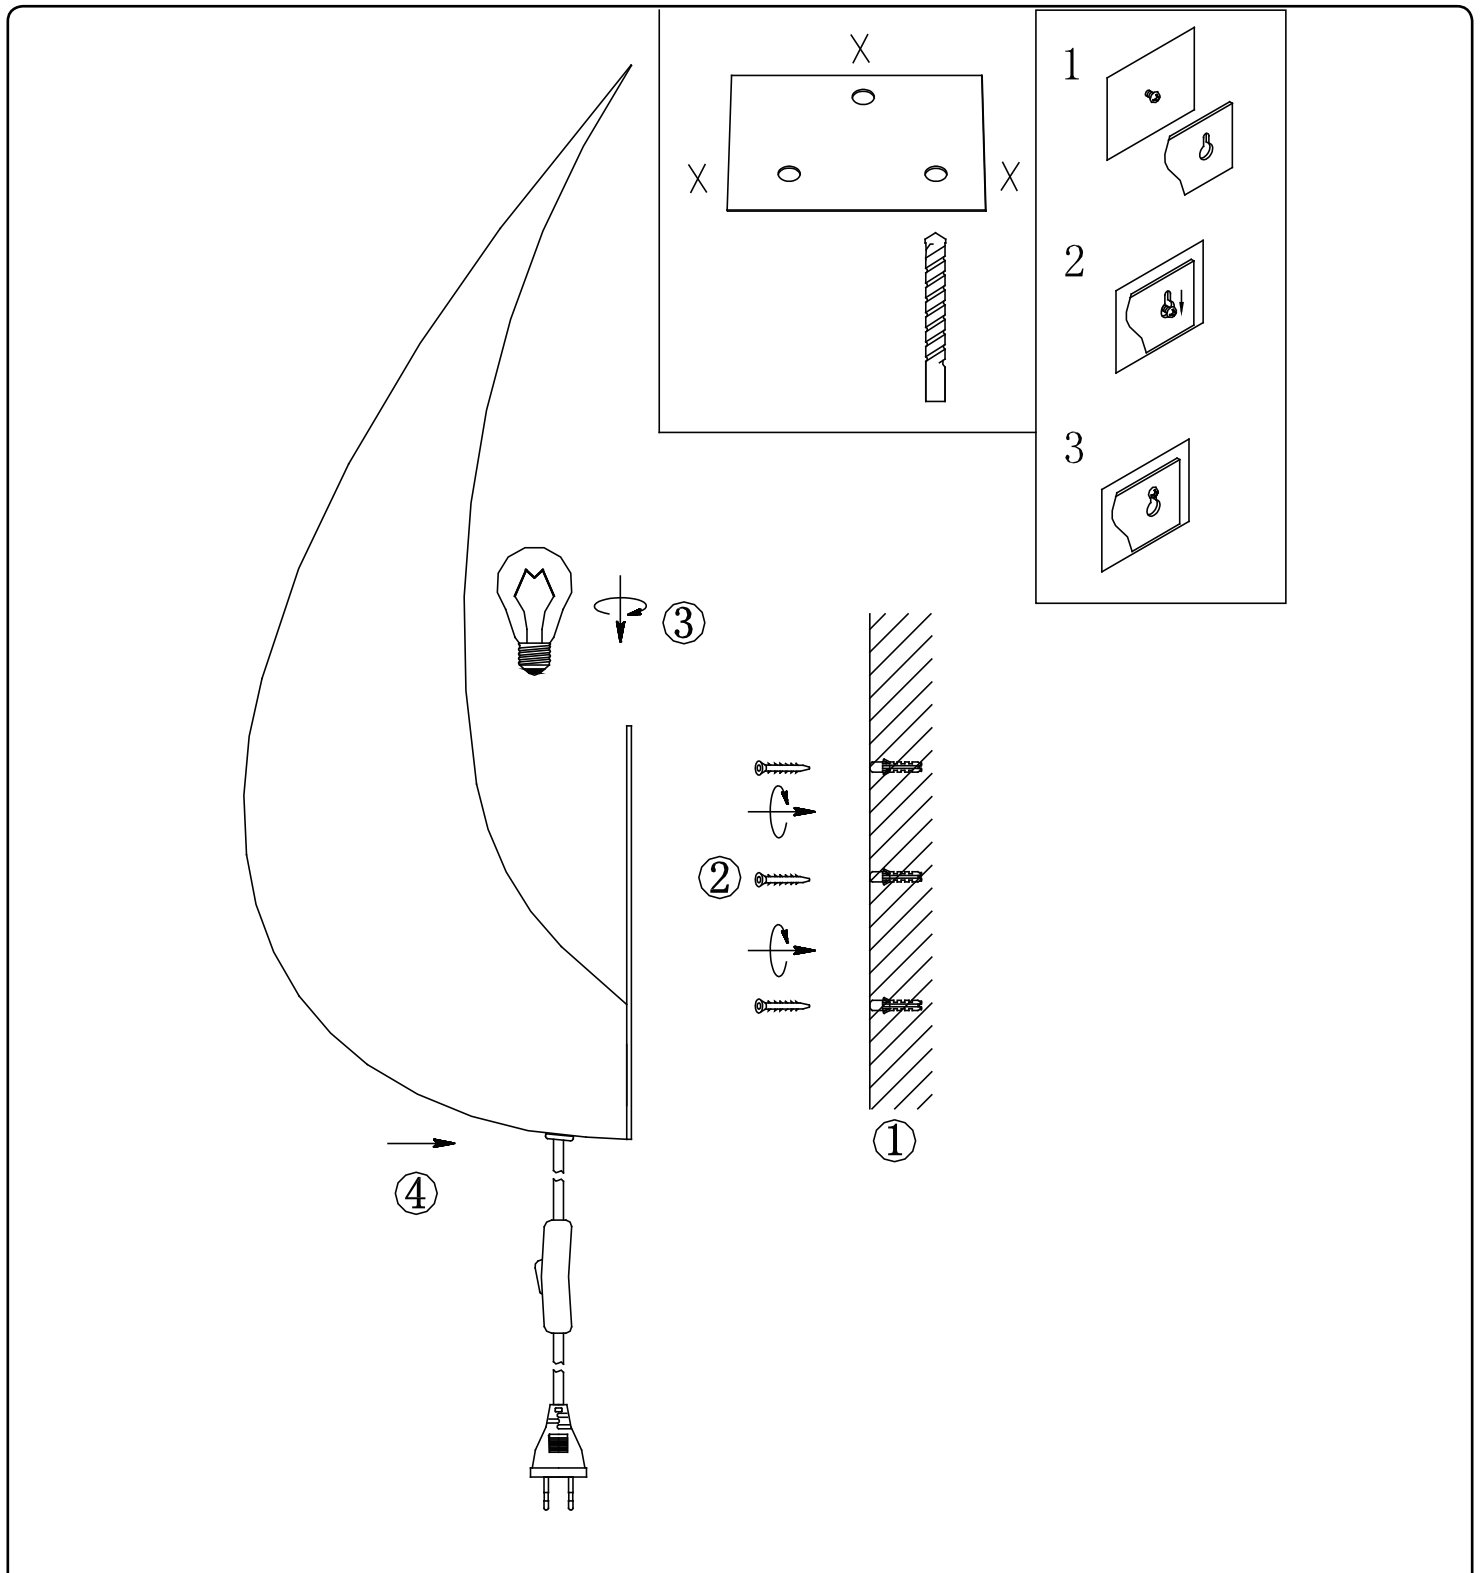

CHELSEA

Designed by "Karim Rashid"

E27-25W x max watt effect

This luminaire is compatible with bulbs of the energy classes A++ to E

Important

If the external flexible cable of this luminaire is damaged, it shall be exclusively replaced by the manufacturer or his service agent or a similar qualified person in order to avoid a hazard.